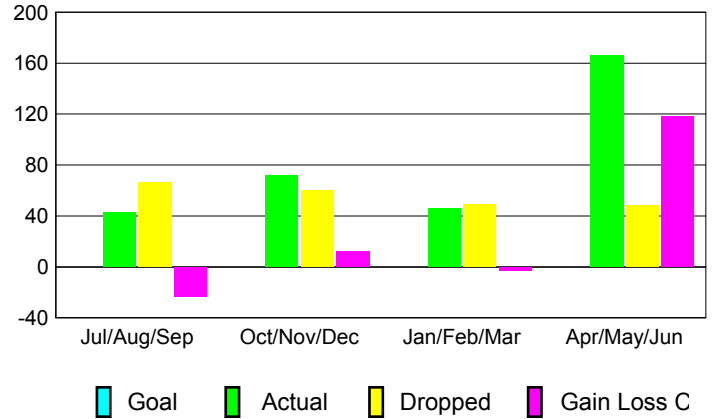

GMT: **Ricardo Shoiti Komatsu**

Location: **BRAZIL**

GMT CA: **3**

**CLUBS**

Month	New Club Goal	Actual New Clubs	Actual Dropped Clubs	Gain/Loss of Clubs
<b>2012-2013</b>				
Jul/Aug/Sep		0	0	0
Oct/Nov/Dec		1	1	0
Jan/Feb/Mar		0	-1	1
Apr/May/June		2	0	2
<b>Totals</b>		<b>3</b>	<b>0</b>	<b>3</b>

**MEMBERSHIP**

Month	Net Memb Goal	Actual New Memb	Actual Dropped Memb	Gain/Loss of Memb
<b>2012-2013</b>				
Jul/Aug/Sep		43	66	-23
Oct/Nov/Dec		72	60	12
Jan/Feb/Mar		46	49	-3
Apr/May/June		166	48	118
<b>Totals</b>		<b>327</b>	<b>223</b>	<b>104</b>

**Club Results 2012-2013**  
Goal, New, Dropped, Gain/Loss

**Membership Results 2012-2013**  
Goal, New, Dropped, Gain/Loss

**YTD Status Quo Clubs 2012-2013**

Status Quo Clubs Compared to Status Quo Members