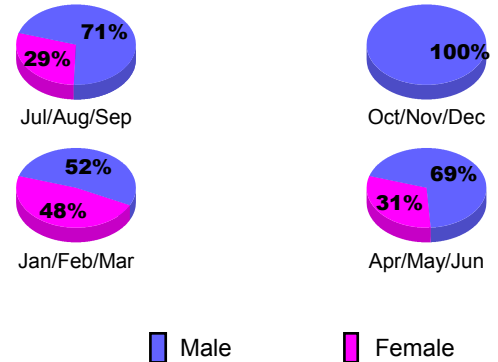

**MEMBERSHIP**

Month	Net Memb Goal	Actual New Memb	Actual Dropped Memb	Gain/Loss of Memb
<b>2012-2013</b>				
Jul/Aug/Sep		43	66	-23
Oct/Nov/Dec		72	60	12
Jan/Feb/Mar		46	49	-3
Apr/May/June		166	48	118
<b>Totals</b>		<b>327</b>	<b>223</b>	<b>104</b>

**Club Results 2012-2013**  
Goal, New, Dropped, Gain/Loss

**Membership Results 2012-2013**  
Goal, New, Dropped, Gain/Loss

**YTD Status Quo Clubs 2012-2013**

Status Quo Clubs Compared to Status Quo Members

**Gender Comparison 2012-2013**

**Club Gain/Loss 2012-2013**

**Membership Gain/Loss 2012-2013**