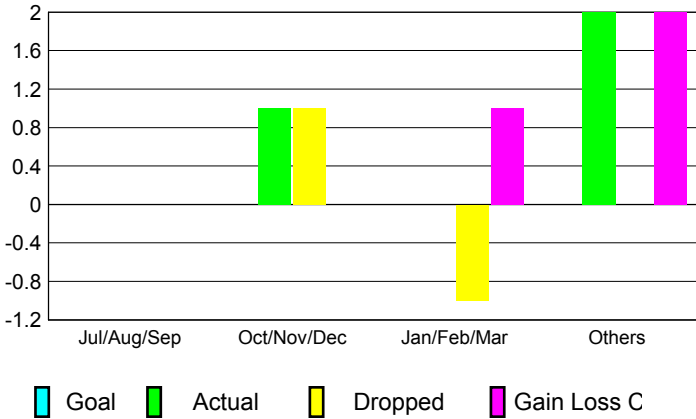

GMT: **Ricardo Shoiti Komatsu**

Location: **BRAZIL**

GMT CA: **3**

CLUBS

Month	New Club Goal	Actual New Clubs	Actual Dropped Clubs	Gain/Loss of Clubs
2012-2013				
Jul/Aug/Sep		0	0	0
Oct/Nov/Dec		1	1	0
Jan/Feb/Mar		0	-1	1
Apr/May/June		2	0	2
Totals		3	0	3

MEMBERSHIP

Month	Net Memb Goal	Actual New Memb	Actual Dropped Memb	Gain/Loss of Memb
2012-2013				
Jul/Aug/Sep		43	66	-23
Oct/Nov/Dec		72	60	12
Jan/Feb/Mar		46	49	-3
Apr/May/June		166	48	118
Totals		327	223	104

Club Results 2012-2013
Goal, New, Dropped, Gain/Loss